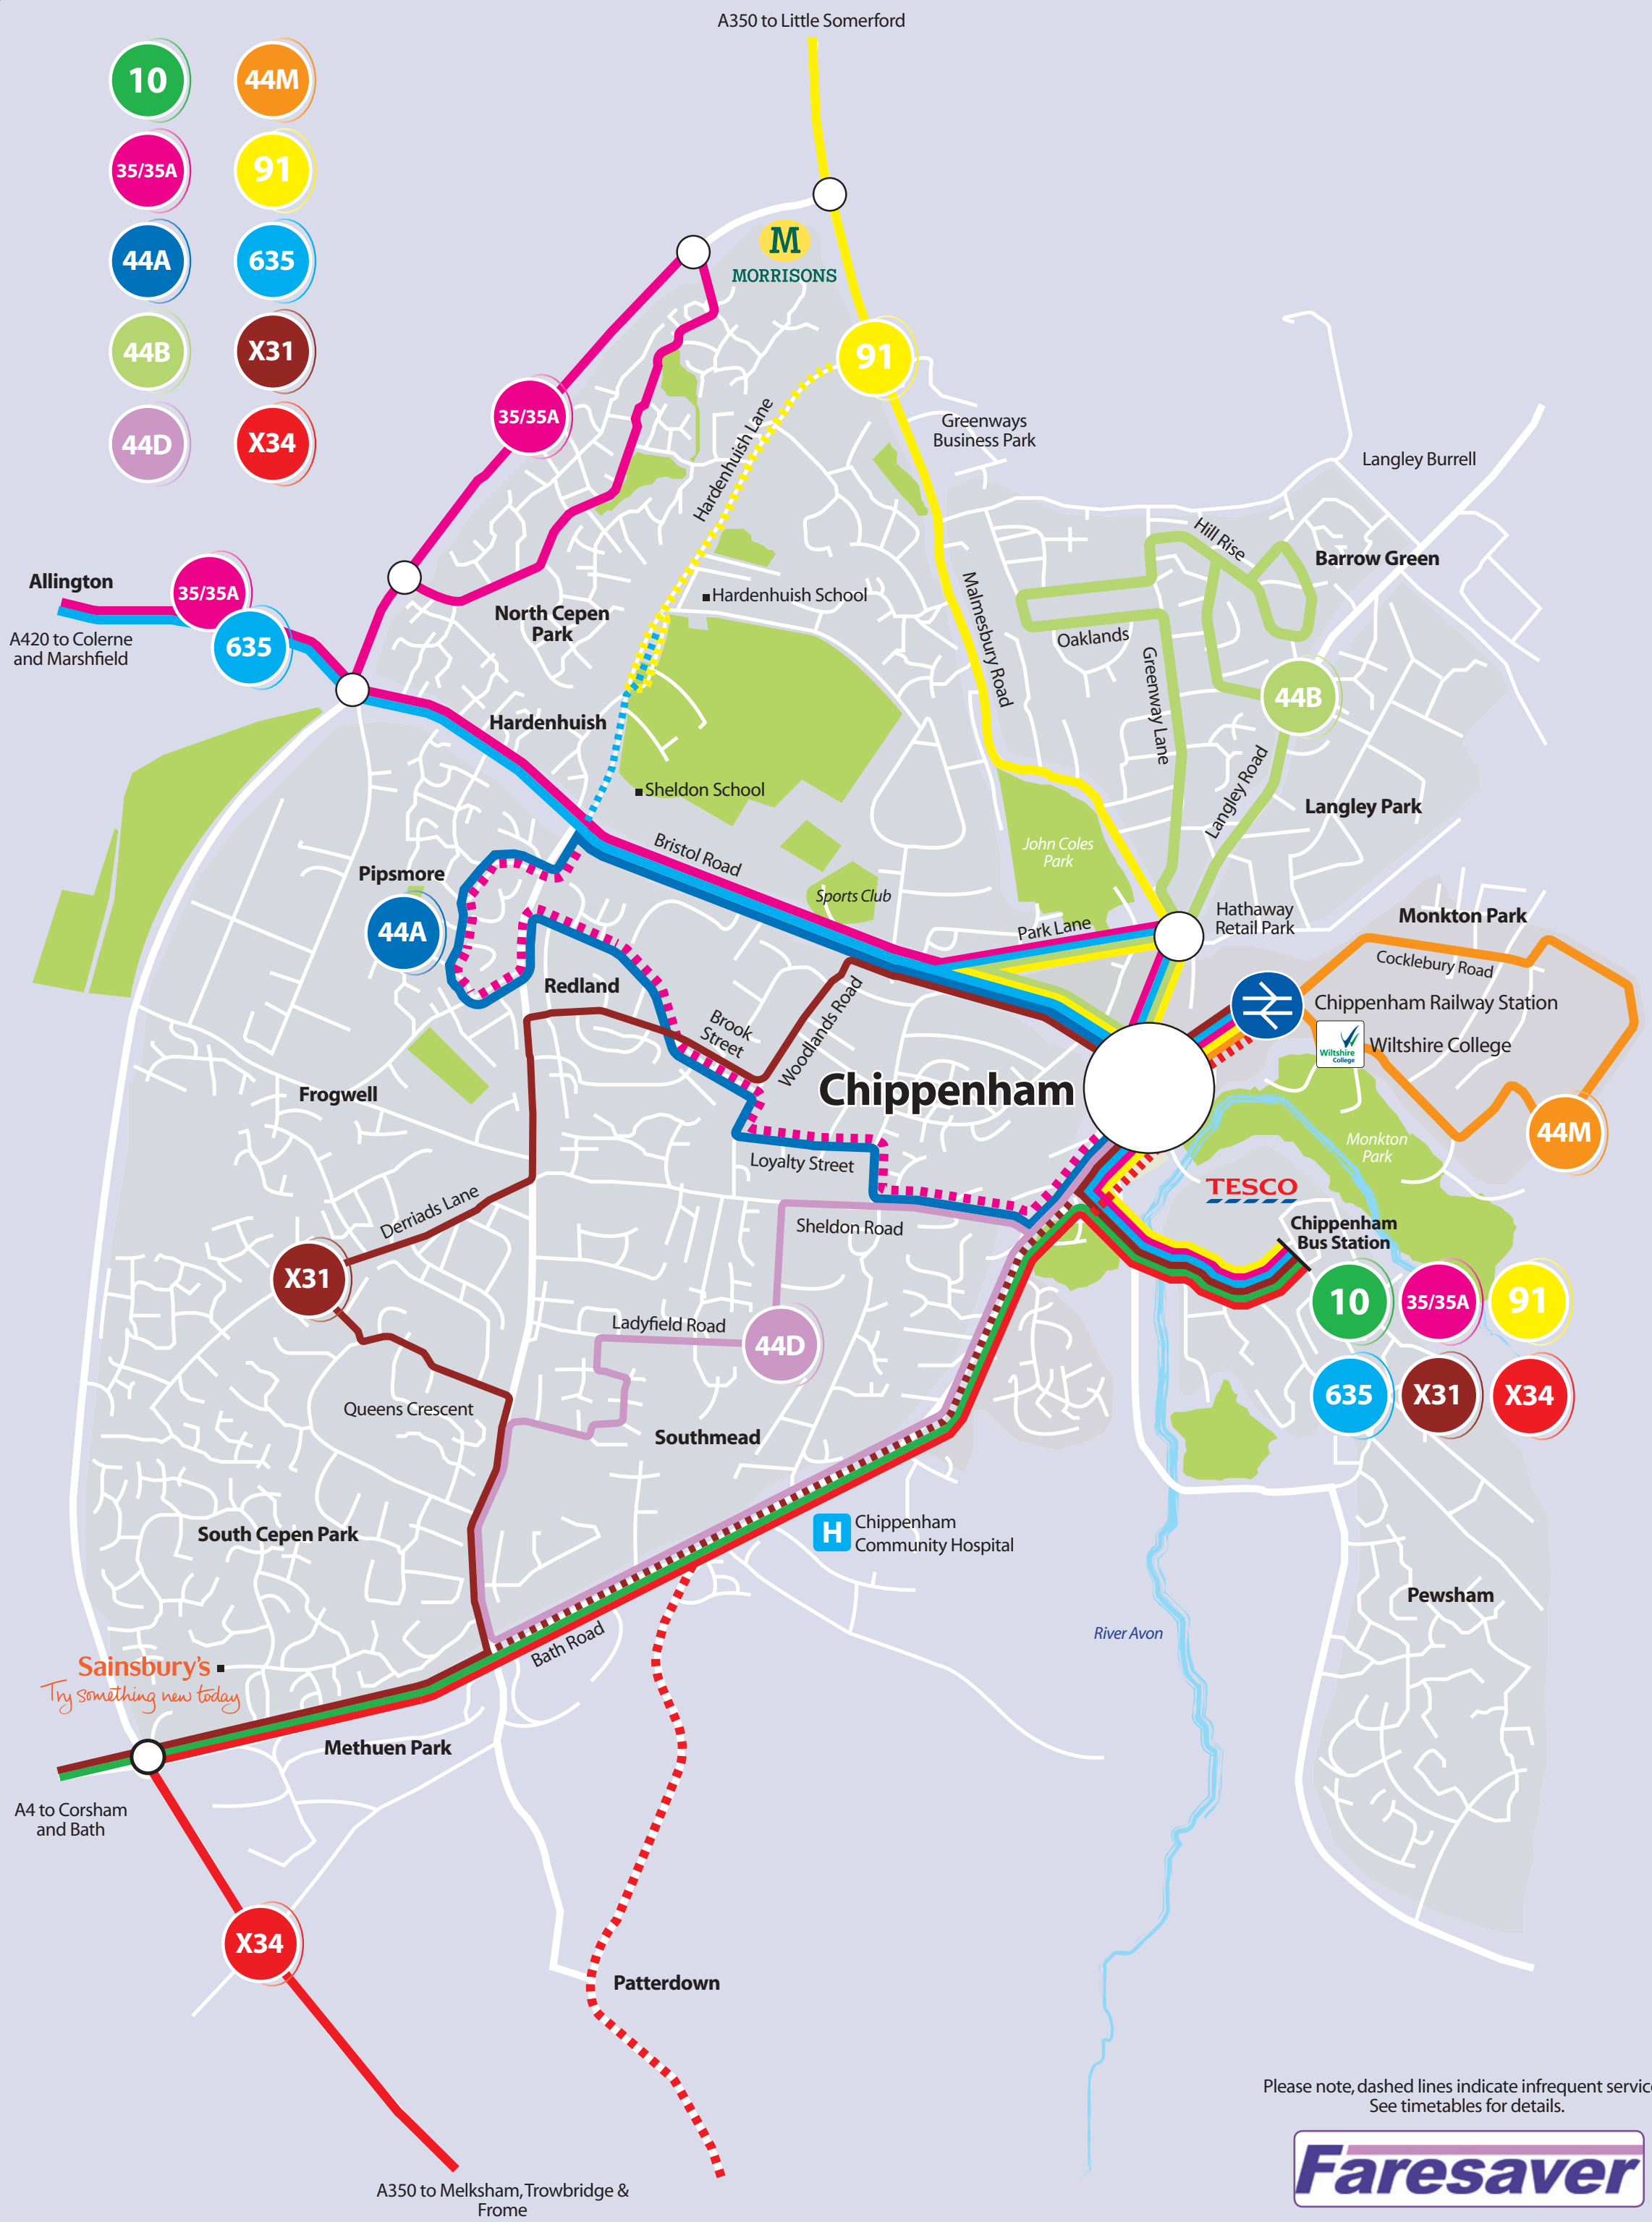

- 10
- 44M
- 35/35A
- 91
- 44A
- 635
- 44B
- X31
- X34
- 44D
- X34

Please note, dashed lines indicate infrequent services. See timetables for details.