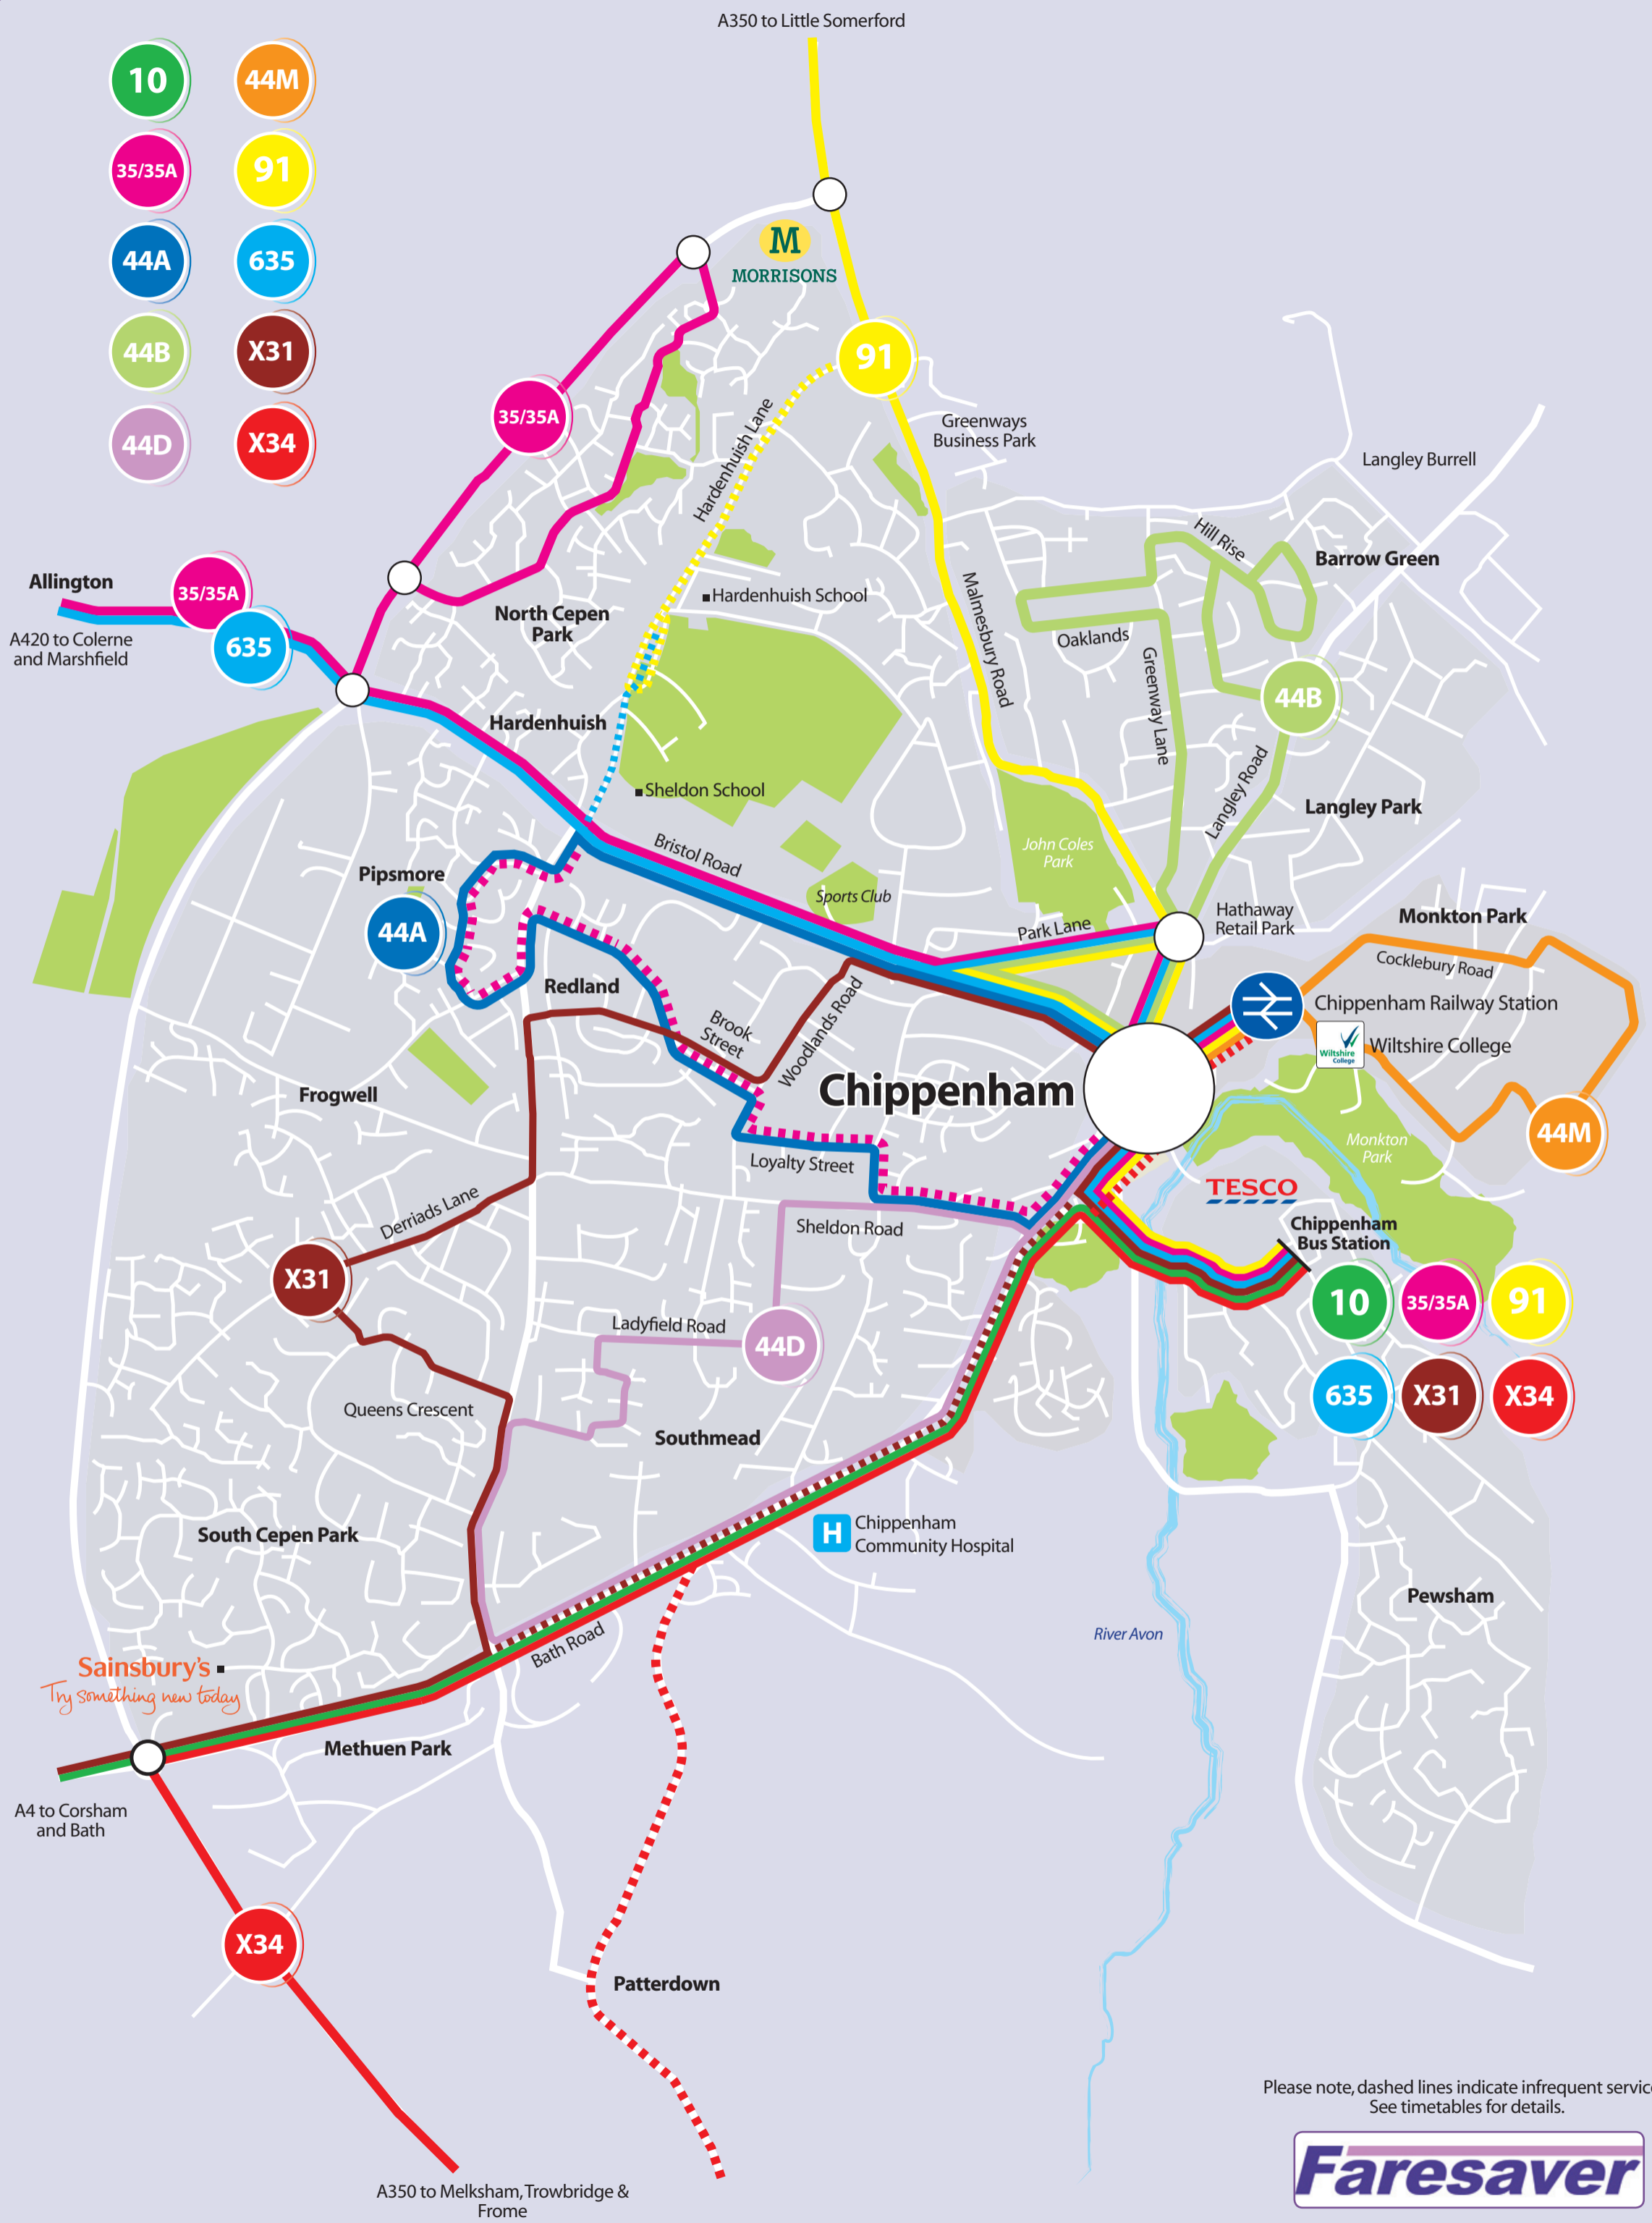

- 10
- 35/35A
- 44A
- 44B
- 44D
- 44M
- 91
- 635
- X31
- X34

Please note, dashed lines indicate infrequent services. See timetables for details.