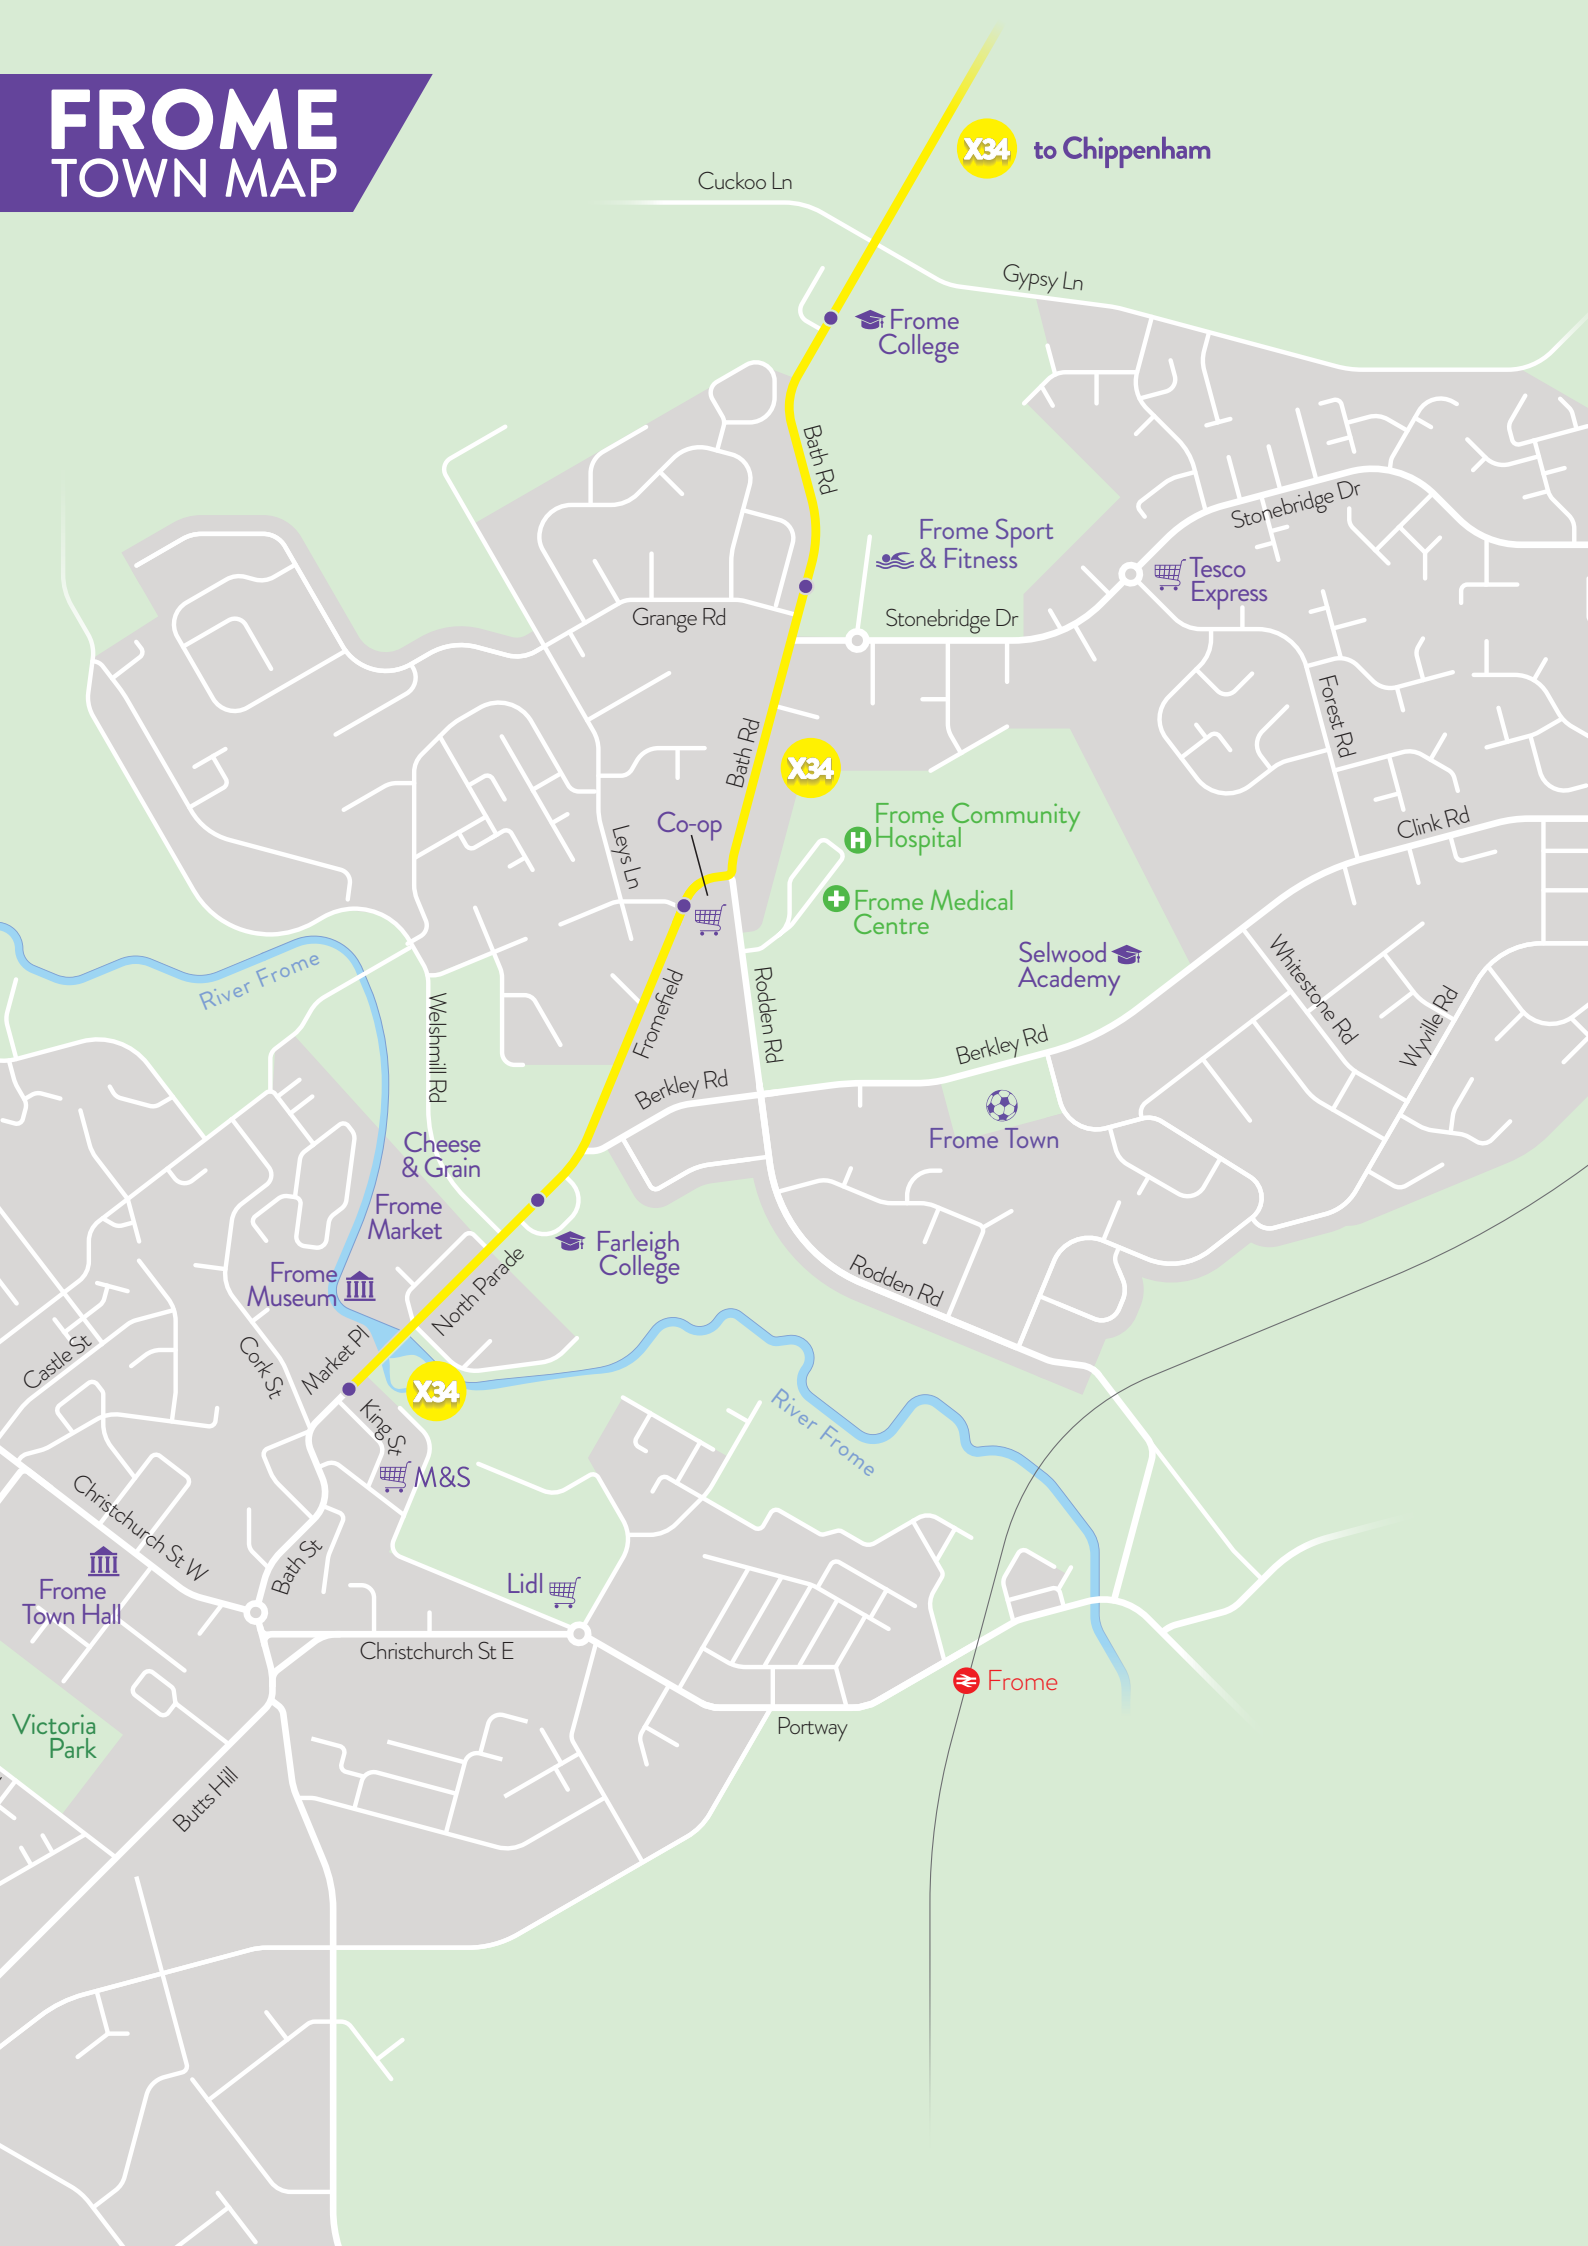

FROME TOWN MAP

X34 to Chippenham

Cuckoo Ln

Gypsy Ln

Frome College

Frome Sport & Fitness

Tesco Express

Stonebridge Dr

River Frome

Ley's Ln

Fromefield

Rodden Rd

Berkley Rd

Whitestone Rd

Wyville Rd

Welshmill Rd

Market Pl

X34

M&S

Christchurch St W

Frome Town Hall

Bath St

Lidl

Christchurch St E

River Frome

Frome

Portway

Butts Hill

Victoria Park